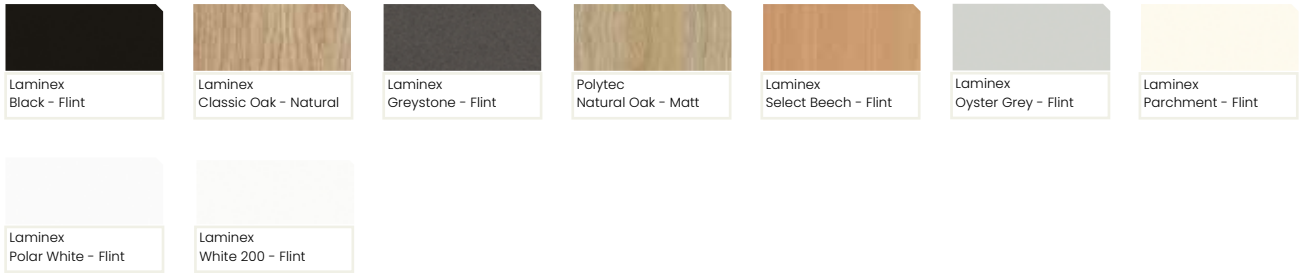

Laminex Black

Laminex White 200

Laminex Classic Oak

Laminex Greystone

Polytec Natural Oak

Laminex Oyster Grey

Laminex Parchment

Laminex Polar White

Laminex Select Beech

Available customisation and upgrades

- Other Laminex & Polytec finishes for both doors and interiors
- Master keys or other lock options including digital, RFID and smart locks
- Integrated seats, shoe racks and free standing change room benches
- Bulkheads and door vent options
- Soft closing hinges

Built for

Office

Local Govt & Community

End Of Trip

Education

Health Care

Gym, Swim & Sport

Laminates: Standard Selection

Laminates: Prestige Selection

Polytec Woodmatt Selection

Polytec Ravine Selection

Can't see the finish that you need here?
Browse the full range from Laminex & Polytec

Laminex

Polytec

Lock Systems

Choice Unlocked