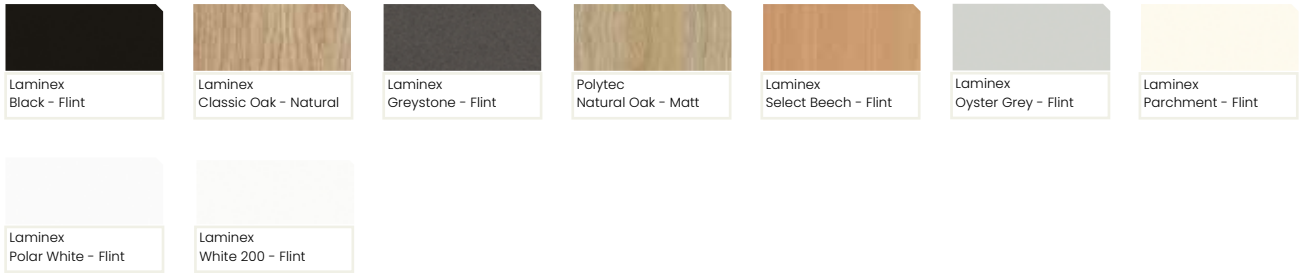

### Features include

- 100mm Plinth

Select from our standard Laminex or Polytec finishes, or upgrade – see sample chart for full range.

Laminex Black

Laminex White 200

Laminex Classic Oak

Laminex Greystone

Polytec Natural Oak

Laminex Oyster Grey

Laminex Parchment

Laminex Polar White

Laminex Select Beech

### Available customisation and upgrades

- Other Laminex & Polytec finishes for both doors and interiors
- Master keys or other lock options including digital, RFID and smart locks
- Integrated seats, shoe racks and free standing change room benches
- Bulkheads and door vent options
- Soft closing hinges

**Laminates: Prestige Selection**

**Polytec Woodmatt Selection**

**Polytec Ravine Selection**

Can't see the finish that you need here?  
Browse the full range from Laminex & Polytec

Laminex

Polytec

Lock Systems