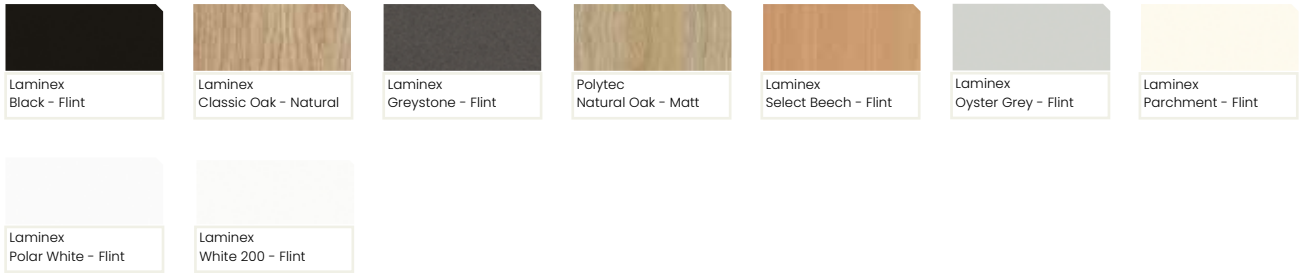

### Features include

- Hanging Rail & fixed shelf
- 100mm Plinth

Select from our standard Laminex or Polytec finishes, or upgrade – see sample chart for full range.

Laminex Black

Laminex White 200

Laminex Classic Oak

Laminex Greystone

Polytec Natural Oak

Laminex Oyster Grey

Laminex Parchment

Laminex Polar White

Laminex Select Beech

### Available customisation and upgrades

- Other Laminex & Polytec finishes for both doors and interiors
- Master keys or other lock options including digital, RFID and smart locks
- Integrated seats, shoe racks and free standing change room benches
- Bulkheads and door vent options
- Soft closing hinges

**Laminates: Prestige Selection**

**Polytec Woodmatt Selection**

**Polytec Ravine Selection**

Can't see the finish that you need here?  
Browse the full range from Laminex & Polytec

Laminex

Polytec

Lock Systems