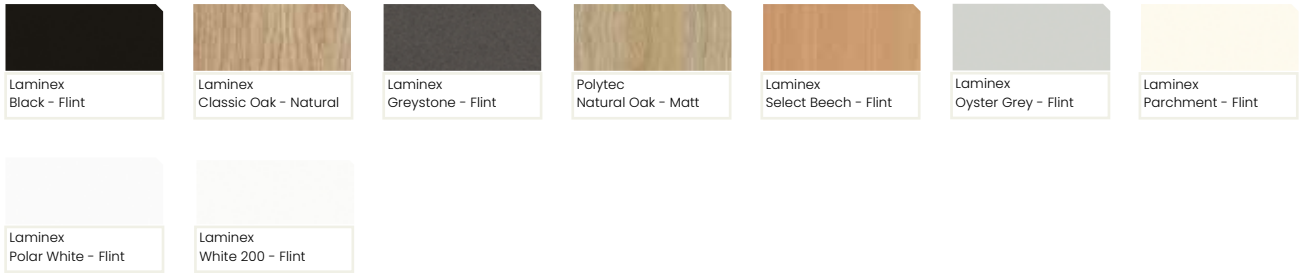

Order

FL01
FB01
FB02
FB03

Features include

- 2, 4, 6 & 8 drawer options available
- Full extension ball-bearing runners to file drawers.
- Multilock system

Select from our standard Laminex or Polytec finishes, or upgrade – see sample chart for full range.

Laminex Black

Laminex White 200

Laminex Classic Oak

Laminex Greystone

Polytec Natural Oak

Laminex Oyster Grey

Laminex Parchment

Laminex Polar White

Laminex Select Beech

Available customisation and upgrades

- Other Laminex & Polytec finishes for both doors and interiors
- Other lock systems.
- Anti-tilt system
- 25mm laminate top option available

Built for

Office

Local Govt & Community

Education

Laminates: Standard Selection

Laminates: Prestige Selection

Polytec Woodmatt Selection

Polytec Ravine Selection

Can't see the finish that you need here?
Browse the full range from Laminex & Polytec