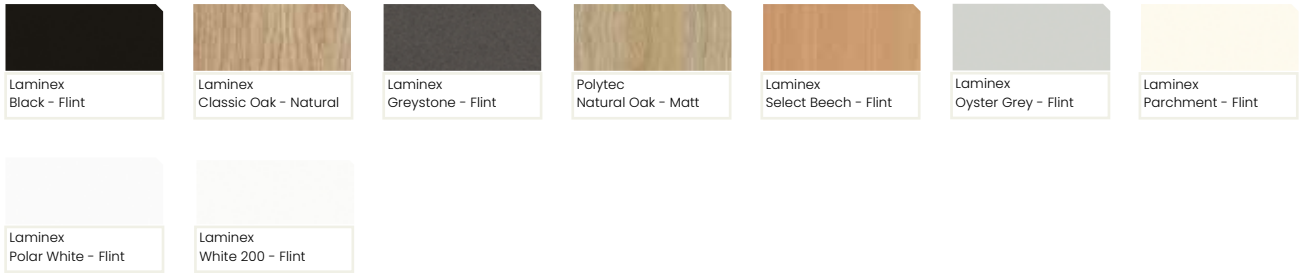

Laminex Black

Laminex White 200

Laminex Classic Oak

Laminex Greystone

Polytec Natural Oak

Laminex Oyster Grey

Laminex Parchment

Laminex Polar White

Laminex Select Beech

Available customisation and upgrades

- Additional Laminex & Polytec finishes
- Key locks and other lock systems
- Soft-close hinges
- Other handles

Built for

Office

Local Govt & Community

Education

Health Care

Laminates: Standard Selection

Laminates: Prestige Selection

Polytec Woodmatt Selection

Polytec Ravine Selection

Can't see the finish that you need here?
Browse the full range from Laminex & Polytec