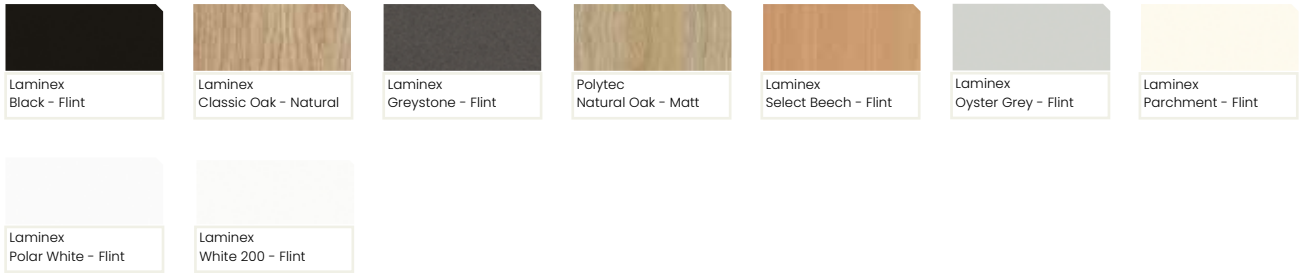

### Shelves

1 adj
2 adj
1 fixed, 2 adj
1 fixed, 3 adj
1 fixed, 3 adj
1 fixed, 4 adj
1 fixed, 4 adj
1 adj
2 adj
1 fixed, 2 adj
1 fixed, 3 adj
1 fixed, 3 adj
1 fixed, 4 adj
1 fixed, 4 adj

### Features include

- Inlay Top

Select from our standard Laminex or Polytec finishes, or upgrade – see sample chart for full range.

### Available customisation and upgrades

- Additional Laminex & Polytec finishes
- Top Over option
- Key locks and other lock systems
- Soft-close hinges
- Other handles
- Adjustable Glides

### Built for

**Laminates: Standard Selection**

**Laminates: Prestige Selection**

**Polytec Woodmatt Selection**

**Polytec Ravine Selection**

Can't see the finish that you need here?  
Browse the full range from Laminex & Polytec