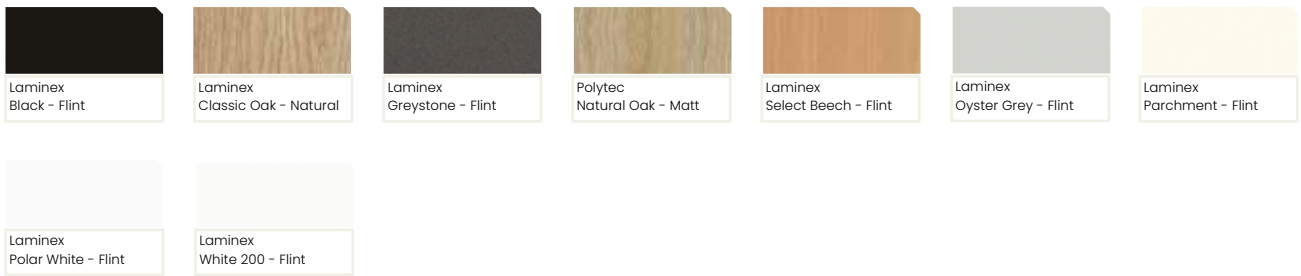

Order

BT01
BT02
BT03
BT04
BT05
BT06
BT07
BT08
BT11
BT12
BT13
BT14
BT15
BT16
BT17
BT18
BT21
BT22
BT23
BT24
BT25
BT26
BT27
BT28

Adj. Shelves

1
2
2
3
4
5
5
6
1
2
2
3
4
5
5
6
1
2
2
3
4
5
5
6

Select from our standard Laminex or Polytec finishes, or upgrade – see sample chart for full range.

Laminex Black	Laminex White 200	Laminex Classic Oak	Laminex Greystone	Polytec Natural Oak	Laminex Oyster Grey	Laminex Parchment	Laminex Polar White	Laminex Select Beech

Features include

- Inlay Top
- Adjustable shelves

Available customisation and upgrades

- Additional Laminex & Polytec finishes
- 25mm adjustable shelves
- Additional shelves
- Adjustable glides

Built for

Laminates: Standard Selection

Laminates: Prestige Selection

Polytec Woodmatt Selection

Polytec Ravine Selection

Can't see the finish that you need here?
Browse the full range from Laminex & Polytec

Laminex

Polytec