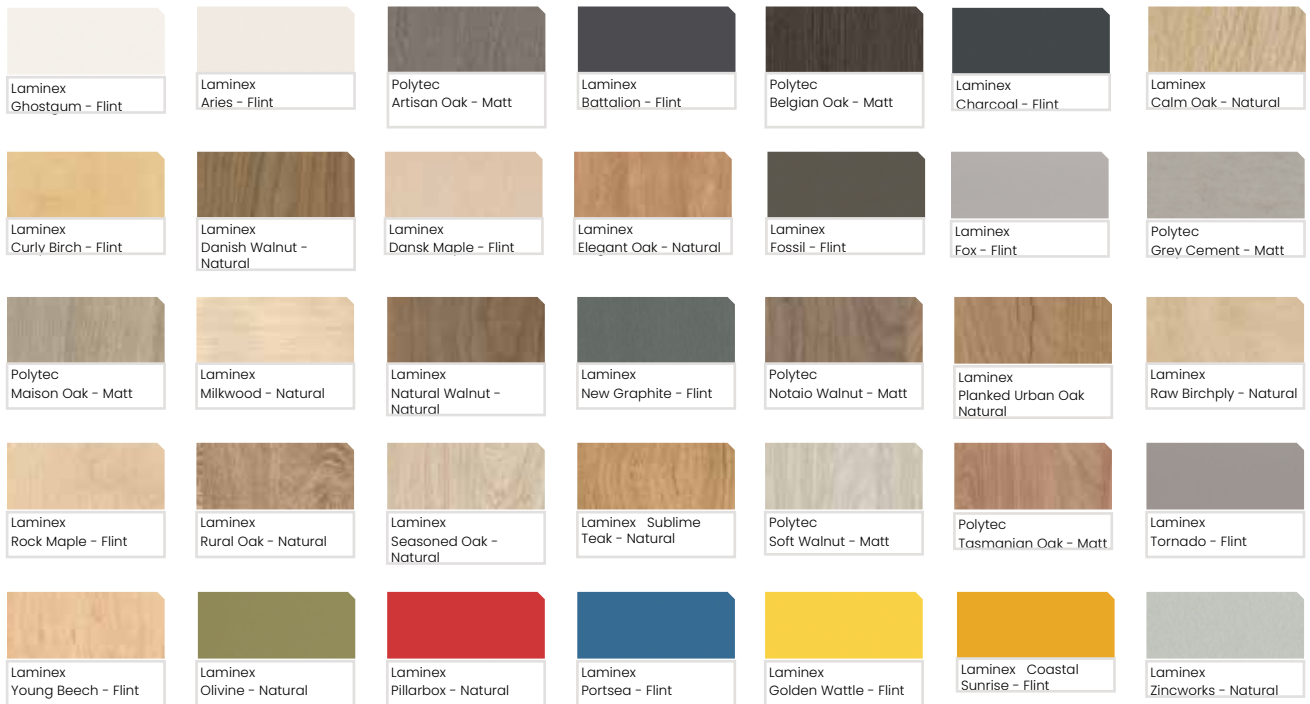

Laminex Black

Laminex White 200

Laminex Classic Oak

Laminex Greystone

Polytec Natural Oak

Laminex Oyster Grey

Laminex Parchment

Laminex Polar White

Laminex Select Beech

Features include

- Inlay Top
- Adjustable shelves

Available customisation and upgrades

- Additional Laminex & Polytec finishes
- 25mm melamine top
- 25mm adjustable shelves
- Additional shelves
- Adjustable glides

Built for

Office

Local Govt & Community

Education

Health Care

Laminates: Standard Selection

Laminates: Prestige Selection

Polytec Woodmatt Selection

Polytec Ravine Selection

Can't see the finish that you need here?
Browse the full range from Laminex & Polytec

Laminex

Polytec