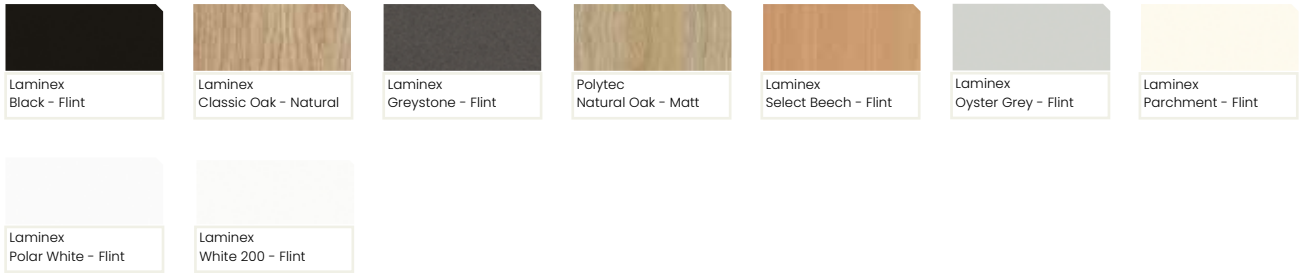

Order

BI01
BI02
BI03
BI04
BI05
BI06
BI07
BI08
BI11
BI12
BI13
BI14
BI15
BI16
BI17
BI18
BI21
BI22
BI23
BI24
BI25
BI26
BI27
BI28

Adj. Shelves

1
2
2
3
4
5
5
6
1
2
2
3
4
5
5
6
1
2
2
3
4
5
5
6

Select from our standard Laminex or Polytec finishes, or upgrade – see sample chart for full range.

Laminex Select Beech

Features include

- Inlay Top
- Adjustable shelves

Available customisation and upgrades

- Additional Laminex & Polytec finishes
- 25mm melamine top
- 25mm adjustable shelves
- Additional shelves
- Adjustable glides

Built for

Office

Local Govt & Community

Education

Health Care

Laminates: Standard Selection

Laminates: Prestige Selection

Polytec Woodmatt Selection

Polytec Ravine Selection

Can't see the finish that you need here?
Browse the full range from Laminex & Polytec

Laminex

Polytec