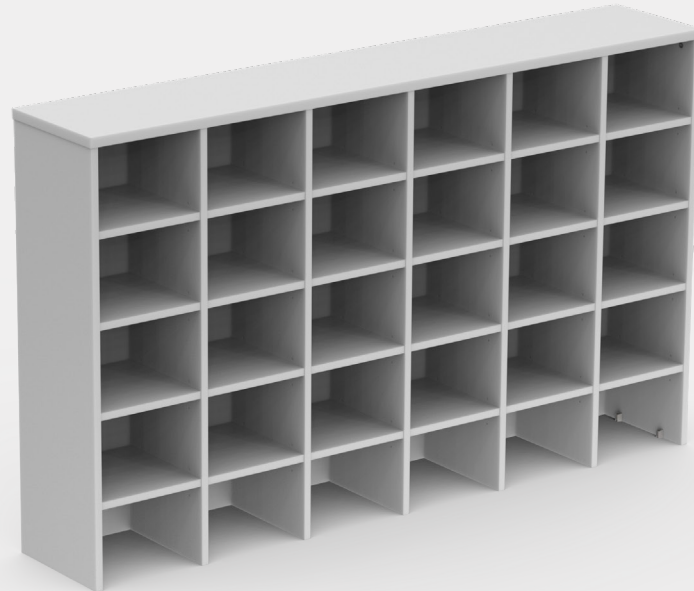

Buffet – Hinged Door

Features

- Refer to AMD Colour Range
- Please contact us for other colours
- Australian made
- Refer to AMD Handle Range

Options

- Lockable
- 25mm Adjustable Shelves

Product Range

CODE	SHELVES	DIVISIONS	LENGTH X DEPTH X HEIGHT
900 WIDE			
BH01	1	0	900 x 450 x 720
BH02	2	0	900 x 450 x 900
BH03	1	0	900 x 600 x 720
BH04	2	0	900 x 600 x 900
1200 WIDE			
BH05	2	1	1200 x 450 x 720
BH06	4	1	1200 x 450 x 900
BH07	2	1	1200 x 600 x 720
BH08	4	1	1200 x 600 x 900
1500 WIDE			
BH09	2	1	1500 x 450 x 720
BH10	4	1	1500 x 450 x 900
BH11	2	1	1500 x 600 x 720
BH12	4	1	1500 x 600 x 900
1800 WIDE			
BH13	2	1	1800 x 450 x 720
BH14	4	1	1800 x 450 x 900
BH15	2	1	1800 x 600 x 720
BH16	4	1	1800 x 600 x 900
2100 WIDE			
BH17	2	1	2100 x 450 x 720
BH18	4	1	2100 x 450 x 900
BH19	2	1	2100 x 600 x 720
BH20	4	1	2100 x 600 x 900
2400 WIDE			
BH21	2	3	2400 x 450 x 720
BH22	4	3	2400 x 450 x 900
BH23	2	3	2400 x 600 x 720
BH24	4	3	2400 x 600 x 900

Buffet Hutch (Top Over)

Options

- Extra Shelf 18mm
- 25mm Shelves
- Hinged door and fixed shelf
- 900W & 1200W (2 Doors)
- 1500W (4 Doors)
- 1800W and Over (4 Doors)
- Locks for hinged doors
- Top In Between

Features

- 25mm Top / 18 Base
- 300 Deep Internal
- 2 adj shelves each side (18mm)
- Refer to AMD Colour Range
- Please contact us for other colours
- Australian made

Product Range

CODE	DIVISION	LENGTH X WIDTH X HEIGHT
HB01	No Division	900 x 325 x 1080
HB02	1 Division	1200 x 325 x 1080
HB03	1 Division	1500 x 325 x 1080
HB04	1 Division	1800 x 325 x 1080
HB05	2 Division	2100 x 325 x 1080
HB06	2 Division	2400 x 325 x 1080

Pigeon Hole Buffet Hutch

Features

- 25mm Top / 18 Base
- 300 Deep Internal
- Full Height Division for Buffet Hutch
- Adjustable shelves
- Refer to AMD colour range
- Please contact us for other colours
- Australian made