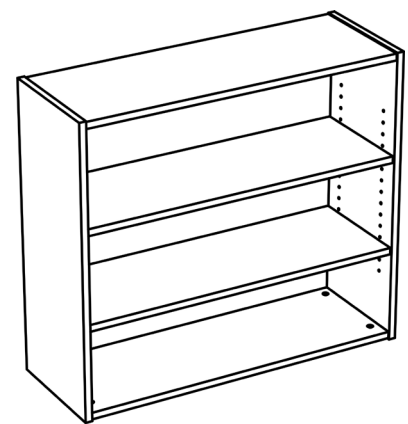

Overhead Wall Unit (Wall Hung)

Features

- → Top between - All 18mm
- → Refer to AMD Colour Range
- → Please contact us for other colours
- → Refer to AMD Handle Range
- → Australian made

Options

- → Lockable

Product Range

CODE	DOORS	HEIGHT X WIDTH X DEPTH
WH01	Hinged Doors	800 x 900 x 340
WH02	Hinged Doors	800 x 1200 x 340
WH03	No Doors	800 x 900 x 340
WH04	No Doors	800 x 1200 x 340