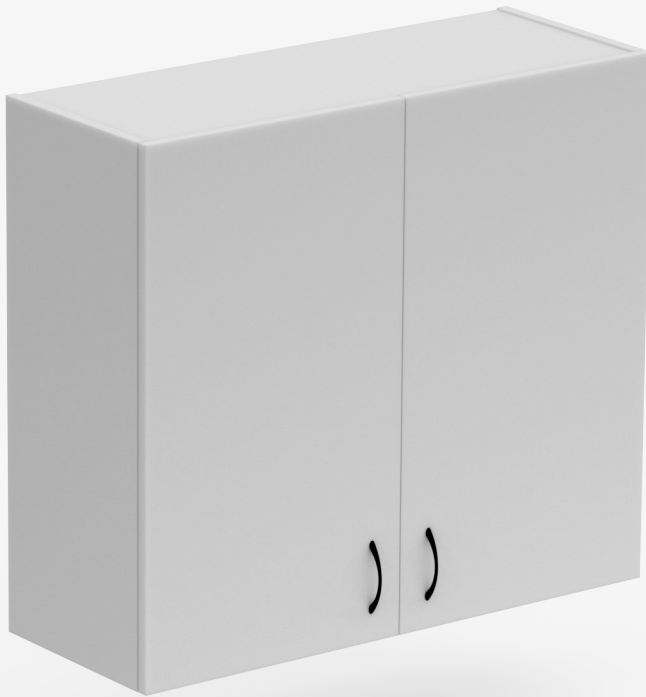

Overhead Wall Unit (Wall Hung)

Features

- → Top between - All 18mm
- → Refer to AMD Colour Range
- → Please contact us for other colours
- → Refer to AMD Handle Range
- → Australian made

Options

- → Lockable

Product Range

CODE	DOORS	HEIGHT X WIDTH X DEPTH
WH01	Hinged Doors	800 x 900 x 340
WH02	Hinged Doors	800 x 1200 x 340
WH03	No Doors	800 x 900 x 340
WH04	No Doors	800 x 1200 x 340