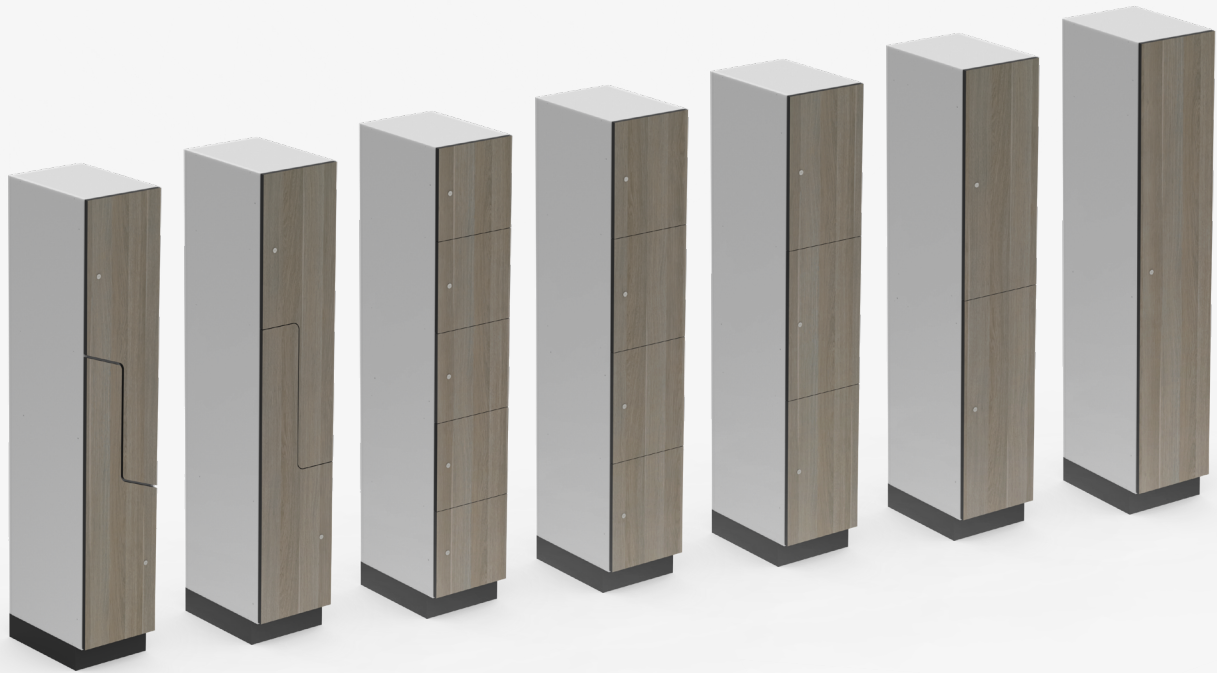

Laminate Lockers

**With regular or step doors,
customisable for any use.**

Lockers

Features

- Refer to AMD Colour Range
- Please contact us for other colours
- Refer to AMD Handle Range
- Australian made

Options