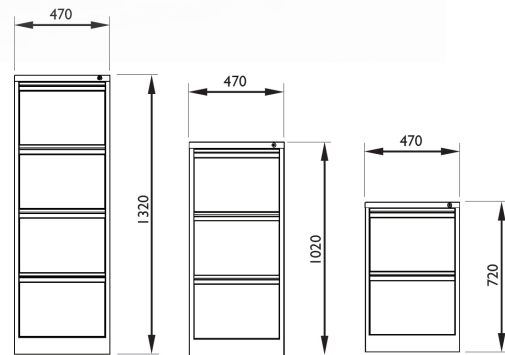

Options

- Multi-lock
- Single Lock
- Full Extension Ball Bearing Runners to File Drawer
- 25mm Top

Product Range

CODE	DESCRIPTION	HEIGHT X WIDTH X DEPTH
PR01	3 Personal Drawer	450 x 411 x 408

Free Standing Pedestal (No Top)

– to support desk or return

Features

- Refer to AMD Colour Range
- Refer to AMD Handle Range
- Please contact us for other colours
- Australian made

Option

- Multi-lock
- Single Lock
- Full Extension Ball Bearing Runners to File Drawer
- Top - 18mm or 25 mm

Product Range

CODE	DESCRIPTION	HEIGHT X WIDTH X DEPTH
PF01	2 Personal Drawer & 1 File	695 x 461 x 460
PF02	4 Personal Drawer	695 x 461 x 460
PF03	2 File Drawer	695 x 461 x 460

Filing Cabinets

SHF - 1004

SHF - 1003

SHF - 1002

Options

- Multilock 2 & 3 & 4 drawer
- Multilock Anti-tilt System

Product Range

CODE	DESCRIPTION	HEIGHT X WIDTH X DEPTH
FC01	2 Drawer	720 x 468 x 600
FC02	3 Drawer	1042 x 468 x 600
FC03	4 Drawer	1364 x 468 x 600