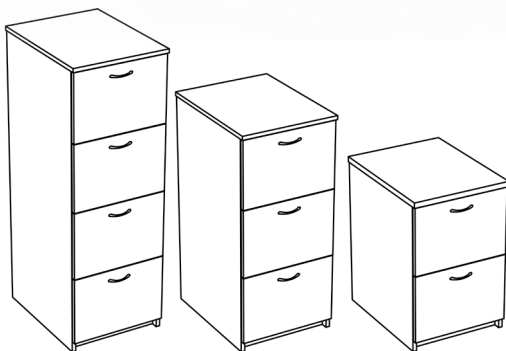

Options

- Multi-lock
- Single Lock
- Full Extension Ball Bearing Runners to File Drawer
- 25mm Top

Product Range

CODE	DESCRIPTION	HEIGHT X WIDTH X DEPTH
PR01	3 Personal Drawer	450 x 411 x 408

Free Standing Pedestal (No Top)

Product Range

CODE	DESCRIPTION	HEIGHT X WIDTH X DEPTH
PF01	2 Personal Drawer & 1 File	695 x 461 x 460
PF02	4 Personal Drawer	695 x 461 x 460
PF03	2 File Drawer	695 x 461 x 460

Filing Cabinets

SHF - 1004

SHF - 1003

SHF - 1002

Options

- Multilock 2 & 3 & 4 drawer
- Multilock Anti-tilt System

Product Range

CODE	DESCRIPTION	HEIGHT X WIDTH X DEPTH
FC01	2 Drawer	720 x 468 x 600
FC02	3 Drawer	1042 x 468 x 600
FC03	4 Drawer	1364 x 468 x 600