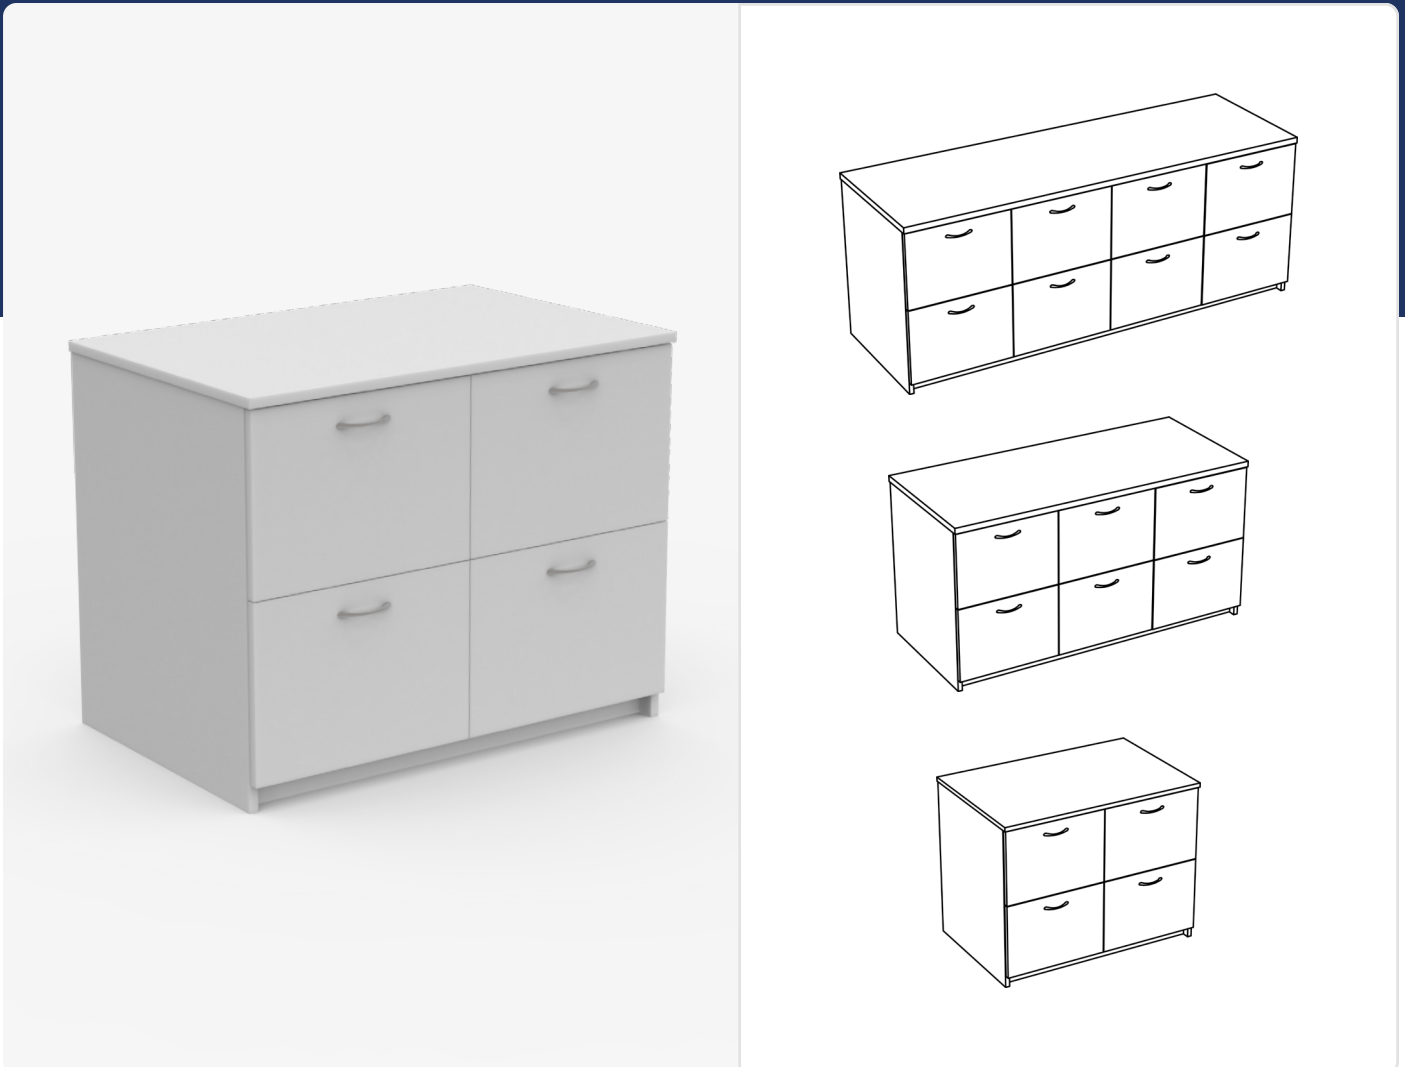

SHF - 1002

Options

- Multilock 2 & 3 & 4 drawer
- Multilock Anti-tilt System

Product Range

CODE	DESCRIPTION	HEIGHT X WIDTH X DEPTH
FC01	2 Drawer	720 x 468 x 600
FC02	3 Drawer	1042 x 468 x 600
FC03	4 Drawer	1364 x 468 x 600

Lateral Filing Cabinets

Options

- Multilock 2 & 3 & 4 drawer
- Multilock Anti-tilt System

Product Range

CODE	DESCRIPTION	LENGTH X DEPTH X HEIGHT
FC01	2 Drawer	900 x 600 x 720

File Banks

Features

- Refer to AMD Colour Range
- Please contact us for other colours
- Australian made
- Refer to AMD Handle Range

Options

- Multilock 2 & 3 & 4 drawer
- Multilock Anti-tilt System

Product Range

CODE	DESCRIPTION	LENGTH X DEPTH X HEIGHT
FB01	4 Drawer	910 x 600 x 720
FB02	6 Drawer	1353 x 600 x 720
FB03	8 Drawer	1796 x 600 x 720