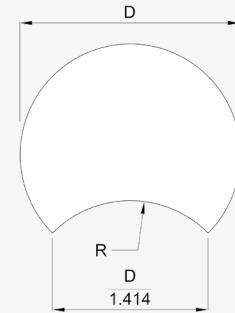

Product Range

CODE	SIZE
ROUND	(DIAMETER)
SRD01	600
SRD02	750
SRD03	900
SRD04	1050
SRD05	1200
SRD06	1350
HALF ROUND	(LENGTH X RADIUS)
SHR01	900 x 450
SHR02	1200 x 600
SHR03	1500 x 750
SHR04	1800 x 900
PLECTRUM	(LENGTH X DEPTH)
SPL01	900 x 851
SPL02	1200 x 1134
SPL03	1500 x 1418
SPL04	1800 x 1701

Student Desks and Tables (continued)

Large Bite

Small Bite

Small Bite

Large Bite

Small Bite

Features

- 18mm Melamine top
- Fully welded steel frame
- Powder coated finish
- 32mm square legs
- 35 x 19mm square rails
- Frame built for overall height of 720mm - including top
- Refer to AMD Colour Range
- Please contact us for other colours
- Australian made

Product Range

CODE	SIZE
BITE TABLE - SMALL (DIAMETER X RADIUS)	
SBS01	900 x 450
SBS02	1000 x 500
SBS03	1200 x 600
BITE TABLE - LARGE (DIAMETER X RADIUS)	
SBL01	900 x 450
SBL02	1000 x 500
SBL03	1200 x 600
TRAPEZIUM (LENGTH 1 X LENGTH 2)	
STR01	900 x 450
STR02	1200 x 600
STR03	1500 x 750
STR04	1800 x 900

Options

- Lockable castors

Product Range

CODE	LENGTH X WIDTH X HEIGHT
SB01	1350 x 600 x 900
SB02	1500 x 600 x 900
SB03	1500 x 750 x 900
SB04	1500 x 900 x 900
SB05	1800 x 600 x 900
SB06	1800 x 750 x 900
SB07	1800 x 900 x 900
SB08	1800 x 1000 x 900
SB09	1800 x 1200 x 900
SB10	1800 x 1800 x 900