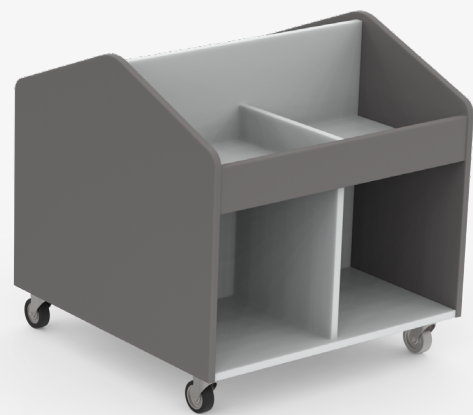

Book Boxes

Features

- → Refer to AMD Colour Range
- → Please contact us for other colours
- → Australian made

Options

- → Lockable castors

Product Range

CODE	COMPARTMENTS	HEIGHT X WIDTH X DEPTH
BS01	1	900 x 450 x 720
BS02	2	900 x 450 x 900
BS03	1	900 x 600 x 720
BS04	2	900 x 600 x 900