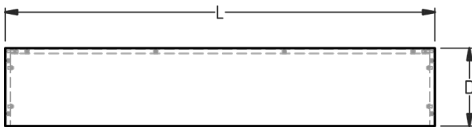

Options

- Full modesty - all sizes
- Adjustable Feet
- Desk height 900h
- Cable Hole, 60mm diam
- Power dock cut out unedged
- Power dock cut out edged
- Scallop - standard

Product Range

CODE	LENGTH X DEPTH X HEIGHT
DB01	1500 x 900 x 720
DB02	1800 x 900 x 720
DB03	2100 x 900 x 720
DB04	2400 x 900 x 720

Options

- Full modesty - all sizes
- Adjustable Feet
- Desk height 900h
- Cable Hole, 60mm diam
- Power dock cut out unedged
- Power dock cut out edged

Product Range

CODE	LENGTH X DEPTH X HEIGHT
RO01	900 x 450 x 720
RO02	900 x 600 x 720
RO03	1200 x 450 x 720
RO04	1200 x 600 x 720

Freestanding Return

Features

- 25 Top/25 Ends
- Options Above
- Refer to AMD Colour Range
- Please contact us for other colours
- Australian made

Options

- Full modesty - all sizes
- Adjustable Feet
- Desk height 900h
- Cable Hole, 60mm diam
- Power dock cut out unedged
- Power dock cut out edged

Product Range

CODE	LENGTH X DEPTH X HEIGHT
RF01	900 x 450 x 720
RF02	900 x 600 x 720
RF03	1200 x 450 x 720
RF04	1200 x 600 x 720

Desk Hob – Rectangular

Features

- 25mm top/18mm ends
- Refer to AMD Colour Range
- Please contact us for other colours
- Australian made