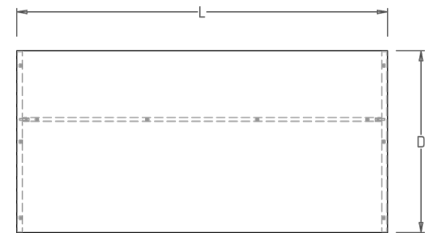

Rectangle Desk

Features

- → 25 Top/25 Ends
- → Options Above
- → Refer to AMD Colour Range
- → Please contact us for other colours
- → Australian made

Options

- → Full modesty - all sizes
- → Adjustable Feet
- → Desk height 900h
- → Cable Hole, 60mm diam
- → Power dock cut out unedged
- → Power dock cut out edged
- → Scallop - standard

Product Range

CODE	LENGTH X DEPTH X HEIGHT
DR01	900 x 600 x 720
DR02	1200 x 600 x 720
DR03	1500 x 600 x 720
DR04	1800 x 600 x 720
DR05	2100 x 600 x 720
DR06	2400 x 600 x 720
DR07	900 x 750 x 720
DR08	1200 x 750 x 720
DR09	1500 x 750 x 720
DR10	1800 x 750 x 720
DR11	2100 x 750 x 720
DR12	2400 x 750 x 720
DR13	1200 x 900 x 720
DR14	1500 x 900 x 720
DR15	1800 x 900 x 720
DR16	2100 x 900 x 720
DR17	2400 x 900 x 720