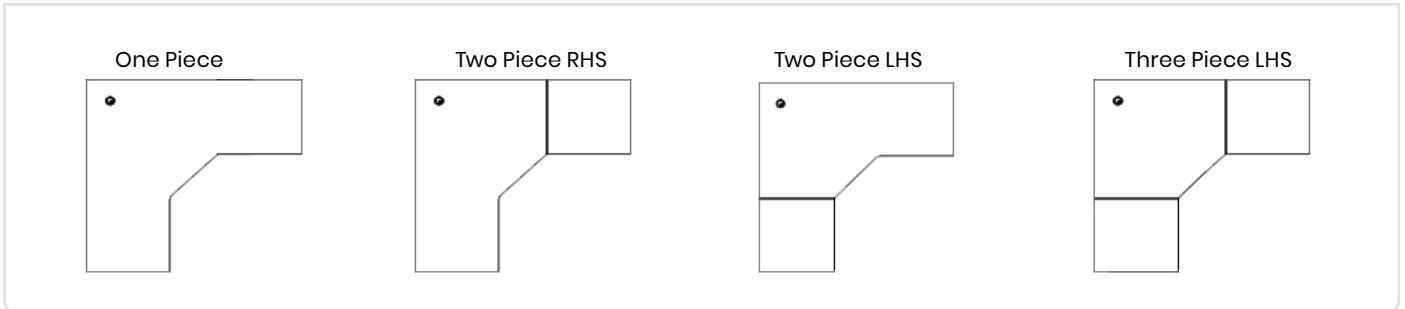

1 Piece Workstation Splay/Radial/Cockpit

Features

- 25 Top/25 Ends
- 720 High
- Refer to AMD colour range
- Please contact us for other colours
- Australian made

Product Range

CODE	LENGTH 1 X LENGTH 2 X WIDTH 1 / WIDTH 2
W101	1500 x 1500 x 600/600
W102	1800 x 1800 x 600/600
W103	2100 x 1800 x 600/600
W104	2400 x 1800 x 600/600
W108	1500 x 1500 x 750/750
W109	1800 x 1800 x 750/750
W110	2100 x 1800 x 750/750
W111	2400 x 1800 x 750/750

Options

- Full modesty on Desk Side
- Adjustable Feet
- Cable Hole, 60mm diam
- Scallop - standard
- See workplace configurations and based on page 19

Workstation Configurations

Splay Workstation

Radial Workstation