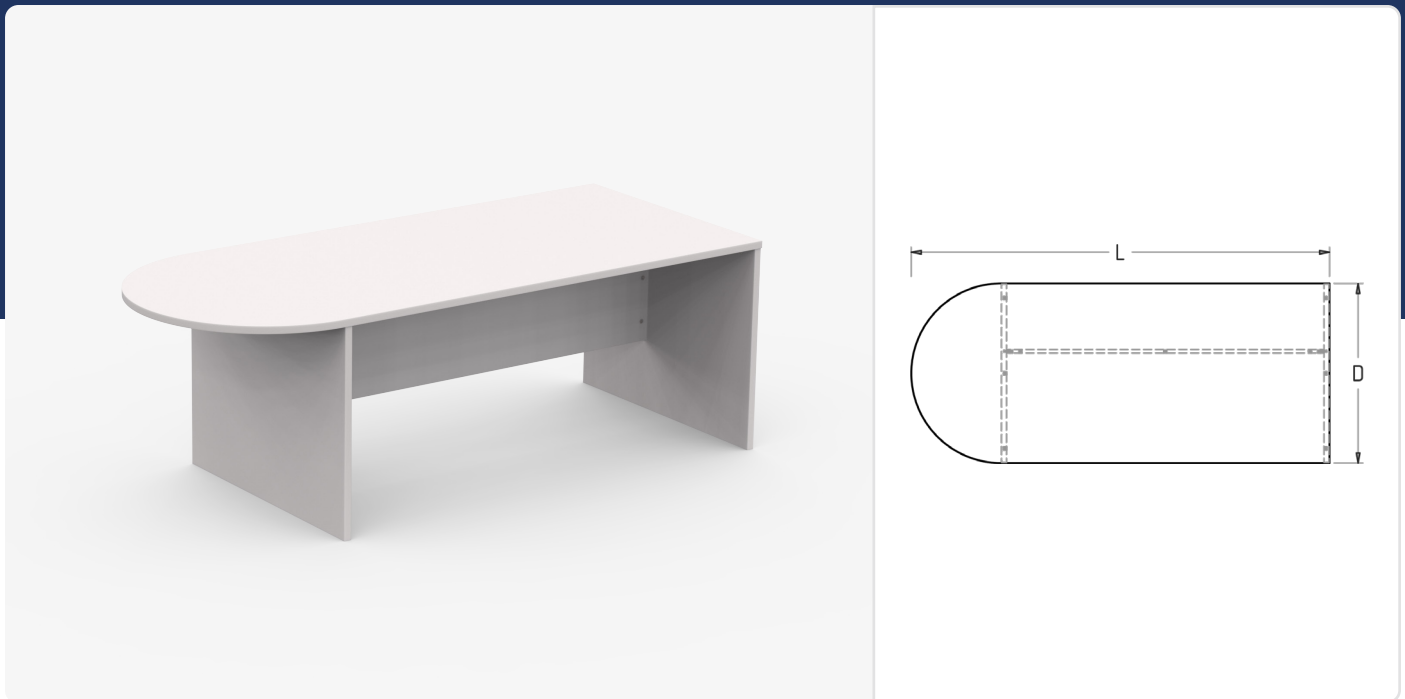

Options

- Full modesty - all sizes
- Adjustable Feet
- Desk height 900h
- Cable Hole, 60mm diam
- Power dock cut out unedged
- Power dock cut out edged
- Scallop - standard

Product Range

CODE	LENGTH X DEPTH X HEIGHT
DR01	900 x 600 x 720
DR02	1200 x 600 x 720
DR03	1500 x 600 x 720
DR04	1800 x 600 x 720
DR05	2100 x 600 x 720
DR06	2400 x 600 x 720
DR07	900 x 750 x 720
DR08	1200 x 750 x 720
DR09	1500 x 750 x 720
DR10	1800 x 750 x 720
DR11	2100 x 750 x 720
DR12	2400 x 750 x 720
DR13	1200 x 900 x 720
DR14	1500 x 900 x 720
DR15	1800 x 900 x 720
DR16	2100 x 900 x 720
DR17	2400 x 900 x 720

Bow Front / Crown Desk

Features

- 25 Top/25 Ends
- Options Above
- Refer to AMD Colour Range
- Please contact us for other colours
- Australian made

Options

- Full modesty - all sizes
- Adjustable Feet
- Desk height 900h
- Cable Hole, 60mm diam
- Power dock cut out unedged
- Power dock cut out edged
- Scallop - standard

Product Range

CODE	LENGTH X DEPTH (D1/D2) X HEIGHT
DC01	1500 x 900/750 x 720
DC02	1800 x 900/750 x 720
DC03	2100 x 900/750 x 720
DC04	2400 x 900/750 x 720

Bullet Shaped Desk

Features

- 25 Top/25 Ends
- Options Above
- Refer to AMD Colour Range
- Please contact us for other colours
- Australian made

Options

- Full modesty - all sizes
- Adjustable Feet
- Desk height 900h
- Cable Hole, 60mm diam
- Power dock cut out unedged
- Power dock cut out edged
- Scallop - standard

Product Range

CODE	LENGTH X DEPTH X HEIGHT
DB01	1500 x 900 x 720
DB02	1800 x 900 x 720
DB03	2100 x 900 x 720
DB04	2400 x 900 x 720