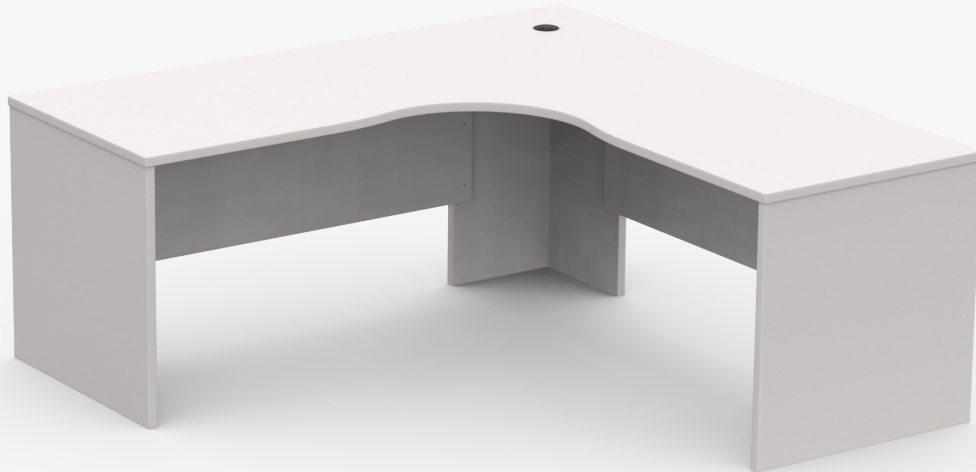

1 Piece Workstation Splay/Radial/Cockpit

Features

- → 25 Top/25 Ends
- → 720 High
- → Refer to AMD colour range
- → Please contact us for other colours
- → Australian made

Product Range

CODE	LENGTH 1 X LENGTH 2 X WIDTH 1 / WIDTH 2
W101	1500 x 1500 x 600/600
W102	1800 x 1800 x 600/600
W103	2100 x 1800 x 600/600
W104	2400 x 1800 x 600/600
W108	1500 x 1500 x 750/750
W109	1800 x 1800 x 750/750
W110	2100 x 1800 x 750/750
W111	2400 x 1800 x 750/750

Options

- → Full modesty on Desk Side
- → Adjustable Feet
- → Cable Hole, 60mm diam
- → Scallop - standard
- → See workplace configurations and based on page 19