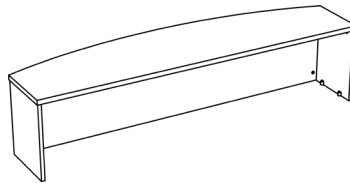

Options

- Full modesty - all sizes
- Adjustable Feet
- Desk height 900h
- Cable Hole, 60mm diam
- Power dock cut out unedged
- Power dock cut out edged
- Scallop - standard

Product Range

CODE	LENGTH X DEPTH X HEIGHT
DB01	1500 x 900 x 720
DB02	1800 x 900 x 720
DB03	2100 x 900 x 720
DB04	2400 x 900 x 720

Options

- Full modesty - all sizes
- Adjustable Feet
- Desk height 900h
- Cable Hole, 60mm diam
- Power dock cut out unedged
- Power dock cut out edged

Product Range

CODE	LENGTH X DEPTH X HEIGHT
RO01	900 x 450 x 720
RO02	900 x 600 x 720
RO03	1200 x 450 x 720
RO04	1200 x 600 x 720

Product Range

CODE	LENGTH X DEPTH X HEIGHT
RF01	900 x 450 x 720
RF02	900 x 600 x 720
RF03	1200 x 450 x 720
RF04	1200 x 600 x 720

Desk Hob – Rectangular

Features

- 25mm top/18mm ends
- Refer to AMD Colour Range
- Please contact us for other colours
- Australian made

Product Range

CODE	LENGTH X DEPTH X HEIGHT
HR01	900 x 300 x 425
HR02	1200 x 300 x 425
HR03	1500 x 300 x 425
HR04	1800 x 300 x 425
HR05	2100 x 300 x 425
HR06	2400 x 300 x 425

Options

- 25mm Ends

Desk Hob – Bow Front