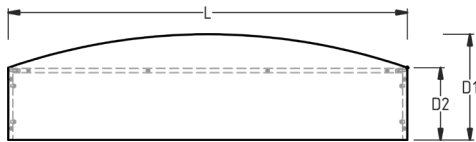

Options

- Full modesty - all sizes
- Adjustable Feet
- Desk height 900h
- Cable Hole, 60mm diam
- Power dock cut out unedged
- Power dock cut out edged
- Scallop - standard

Product Range

CODE	LENGTH X DEPTH X HEIGHT
DB01	1500 x 900 x 720
DB02	1800 x 900 x 720
DB03	2100 x 900 x 720
DB04	2400 x 900 x 720

Options

- Full modesty - all sizes
- Adjustable Feet
- Desk height 900h
- Cable Hole, 60mm diam
- Power dock cut out unedged
- Power dock cut out edged

Product Range

CODE	LENGTH X DEPTH X HEIGHT
RO01	900 x 450 x 720
RO02	900 x 600 x 720
RO03	1200 x 450 x 720
RO04	1200 x 600 x 720

Product Range

CODE	LENGTH X DEPTH X HEIGHT
RF01	900 x 450 x 720
RF02	900 x 600 x 720
RF03	1200 x 450 x 720
RF04	1200 x 600 x 720

Desk Hob – Rectangular

Features

- 25mm top/18mm ends
- Refer to AMD Colour Range
- Please contact us for other colours
- Australian made

Product Range

CODE	LENGTH X DEPTH X HEIGHT
HR01	900 x 300 x 425
HR02	1200 x 300 x 425
HR03	1500 x 300 x 425
HR04	1800 x 300 x 425
HR05	2100 x 300 x 425
HR06	2400 x 300 x 425

Options

- 25mm Ends

Desk Hob – Bow Front