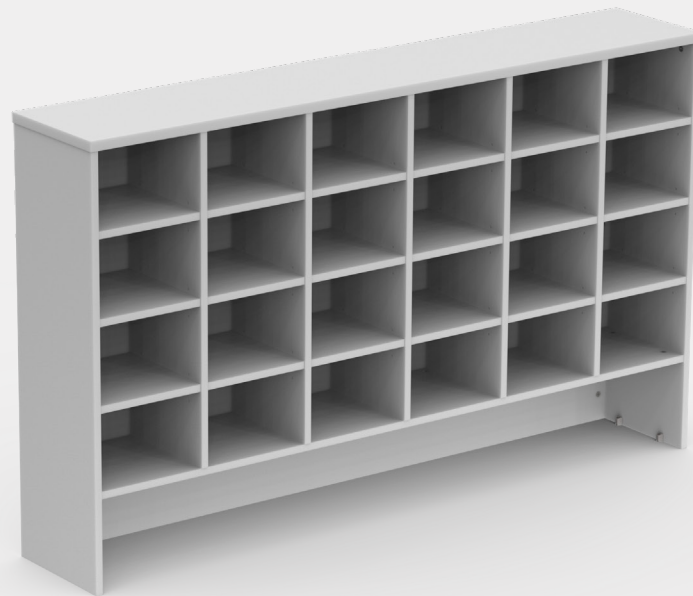

Options

- Full modesty - all sizes
- Adjustable Feet
- Desk height 900h
- Cable Hole, 60mm diam
- Power dock cut out unedged
- Power dock cut out edged
- Scallop - standard

Product Range

CODE	LENGTH X DEPTH X HEIGHT
DB01	1500 x 900 x 720
DB02	1800 x 900 x 720
DB03	2100 x 900 x 720
DB04	2400 x 900 x 720

Desk Hutch (Top Over)

Features

- 25mm Top / 18 Base
- 300 Deep Internal
- 3/4 Division for Bookcase Hutch
- 2 adj shelves each side (18mm)
- Refer to AMD Colour Range
- Please contact us for other colours
- Australian made

Options

- Extra Shelf 18mm
- 25mm Shelves
- Hinged door and fixed shelf
- 900W & 1200W (2 Doors)
- 1500W (4 Doors)
- 1800W and Over (4 Doors)
- Locks for hinged doors
- Top In Between

Product Range

CODE	DIVISION	LENGTH X WIDTH X HEIGHT
HD01	No Division	900 x 325 x 1230
HD02	1 Division	1200 x 325 x 1230
HD03	1 Division	1500 x 325 x 1230
HD04	1 Division	1800 x 325 x 1230
HD05	2 Division	2100 x 325 x 1230
HD06	2 Division	2400 x 325 x 1230

Pigeon Hole Desk Hutch

Features

- 25mm Top / 18 Base
- 300 Deep Internal
- Full Height Division for Buffet Hutch
- Adjustable shelves
- Refer to AMD Colour Range
- Please contact us for other colours
- Australian made