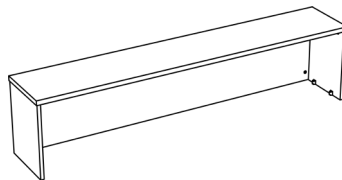

Options

- Full modesty - all sizes
- Adjustable Feet
- Desk height 900h
- Cable Hole, 60mm diam
- Power dock cut out unedged
- Power dock cut out edged
- Scallop - standard

Product Range

CODE	LENGTH X DEPTH X HEIGHT
DB01	1500 x 900 x 720
DB02	1800 x 900 x 720
DB03	2100 x 900 x 720
DB04	2400 x 900 x 720

Options

- Full modesty - all sizes
- Adjustable Feet
- Desk height 900h
- Cable Hole, 60mm diam
- Power dock cut out unedged
- Power dock cut out edged

Product Range

CODE	LENGTH X DEPTH X HEIGHT
RO01	900 x 450 x 720
RO02	900 x 600 x 720
RO03	1200 x 450 x 720
RO04	1200 x 600 x 720

Freestanding Return

Features

- 25 Top/25 Ends
- Options Above
- Refer to AMD Colour Range
- Please contact us for other colours
- Australian made

Options

- Full modesty - all sizes
- Adjustable Feet
- Desk height 900h
- Cable Hole, 60mm diam
- Power dock cut out unedged
- Power dock cut out edged

Product Range

CODE	LENGTH X DEPTH X HEIGHT
RF01	900 x 450 x 720
RF02	900 x 600 x 720
RF03	1200 x 450 x 720
RF04	1200 x 600 x 720

Desk Hob – Rectangular

Features

- 25mm top/18mm ends
- Refer to AMD Colour Range
- Please contact us for other colours
- Australian made