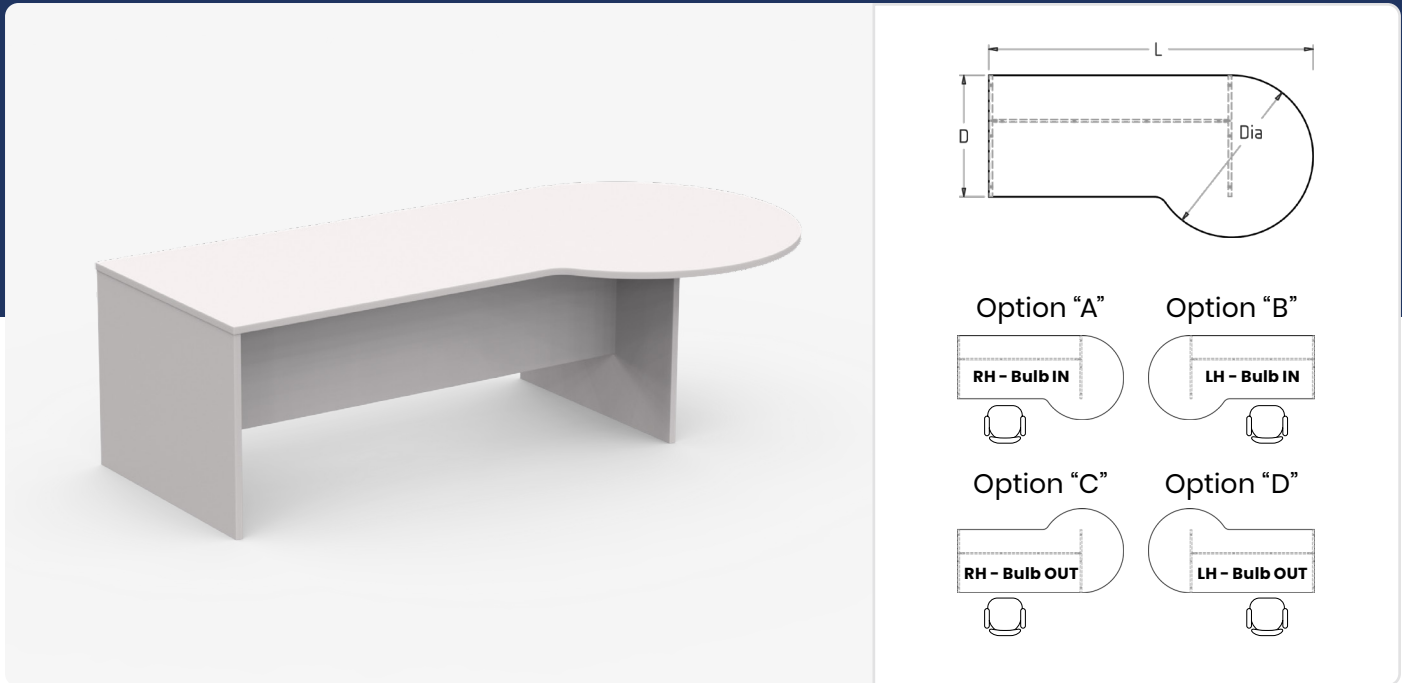

P Shape Desk

Features

- → 25 Top/25 Ends
- → Options Above
- → Refer to AMD Colour Range
- → Please contact us for other colours
- → Australian made

Options

- → Full modesty - all sizes
- → Adjustable Feet
- → Desk height 900h
- → Cable Hole, 60mm diam
- → Power dock cut out unedged
- → Power dock cut out edged
- → Scallop - standard

Product Range

CODE	LENGTH X DEPTH X HEIGHT
DP01-*	2100 x 750 x 720 (900 Dia)
DP02-*	2400 x 750 x 720 (900 Dia)
DP03-*	2100 x 750 x 720 (1050 Dia)
DP04-*	2400 x 750 x 720 (1050 Dia)
DP05-*	2100 x 900 x 720 (1200 Dia)
DP06-*	2400 x 900 x 720 (1200 Dia)

* (Add option to end of code)

A	Right Hand - Bulb In
B	Left Hand - Bulb In
C	Right Hand - Bulb Out
D	Left Hand - Bulb Out