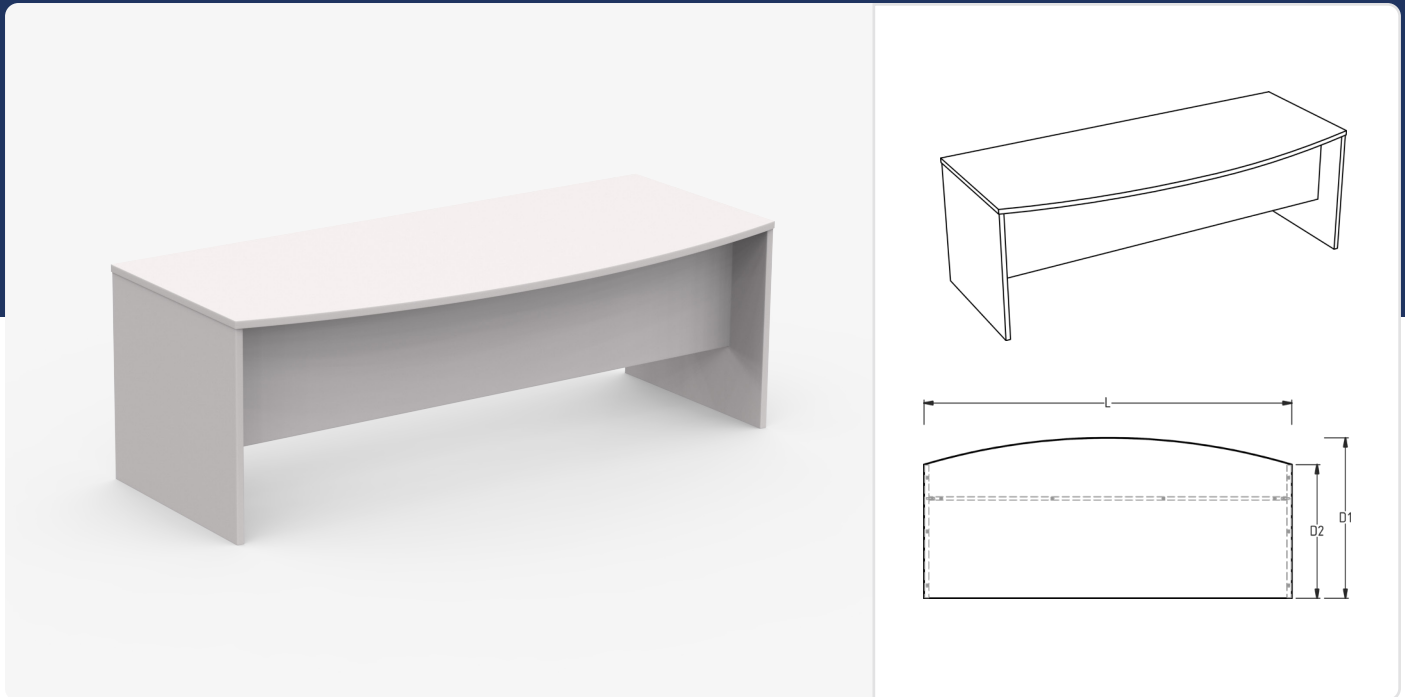

Desks & Workstations

The perfect choice for your office or educational facility

Rectangle Desk

Features

- 25 Top/25 Ends
- Options Above
- Refer to AMD Colour Range
- Please contact us for other colours
- Australian made

Options

- Full modesty - all sizes
- Adjustable Feet
- Desk height 900h
- Cable Hole, 60mm diam
- Power dock cut out unedged
- Power dock cut out edged
- Scallop - standard

Product Range

CODE	LENGTH X DEPTH X HEIGHT
DR01	900 x 600 x 720
DR02	1200 x 600 x 720
DR03	1500 x 600 x 720
DR04	1800 x 600 x 720
DR05	2100 x 600 x 720
DR06	2400 x 600 x 720
DR07	900 x 750 x 720
DR08	1200 x 750 x 720
DR09	1500 x 750 x 720
DR10	1800 x 750 x 720
DR11	2100 x 750 x 720
DR12	2400 x 750 x 720
DR13	1200 x 900 x 720
DR14	1500 x 900 x 720
DR15	1800 x 900 x 720
DR16	2100 x 900 x 720
DR17	2400 x 900 x 720

Bow Front / Crown Desk

Features

- 25 Top/25 Ends
- Options Above
- Refer to AMD Colour Range
- Please contact us for other colours
- Australian made

Options

- Full modesty - all sizes
- Adjustable Feet
- Desk height 900h
- Cable Hole, 60mm diam
- Power dock cut out unedged
- Power dock cut out edged
- Scallop - standard

Options

- Full modesty - all sizes
- Adjustable Feet
- Desk height 900h
- Cable Hole, 60mm diam
- Power dock cut out unedged
- Power dock cut out edged
- Scallop - standard

Product Range

CODE	LENGTH X DEPTH X HEIGHT
DB01	1500 x 900 x 720
DB02	1800 x 900 x 720
DB03	2100 x 900 x 720
DB04	2400 x 900 x 720