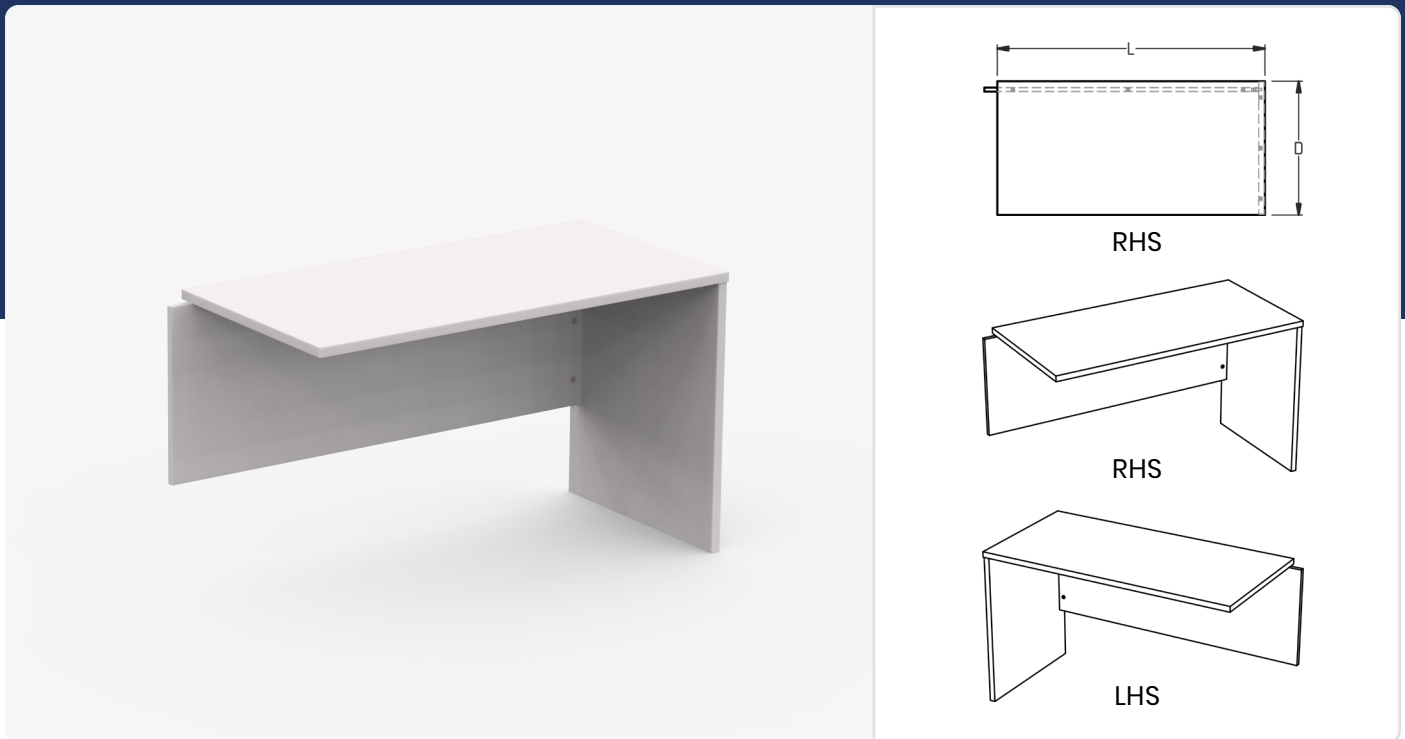

Desk Return – Open

Features

- → 25 Top/25 Ends
- → Options Above
- → Refer to AMD Colour Range
- → Please contact us for other colours
- → Australian made

Options

- → Full modesty - all sizes
- → Adjustable Feet
- → Desk height 900h
- → Cable Hole, 60mm diam
- → Power dock cut out unedged
- → Power dock cut out edged

Product Range

CODE	LENGTH X DEPTH X HEIGHT
RO01	900 x 450 x 720
RO02	900 x 600 x 720
RO03	1200 x 450 x 720
RO04	1200 x 600 x 720