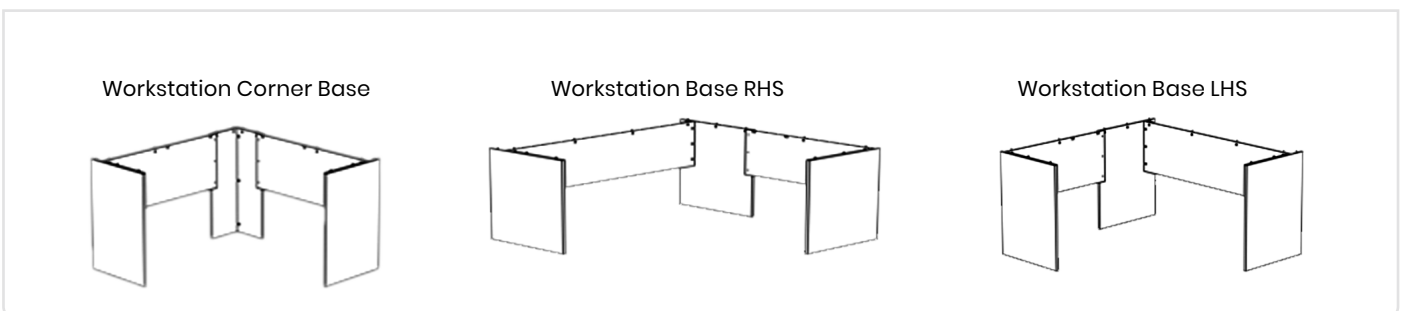

Workstation Bases