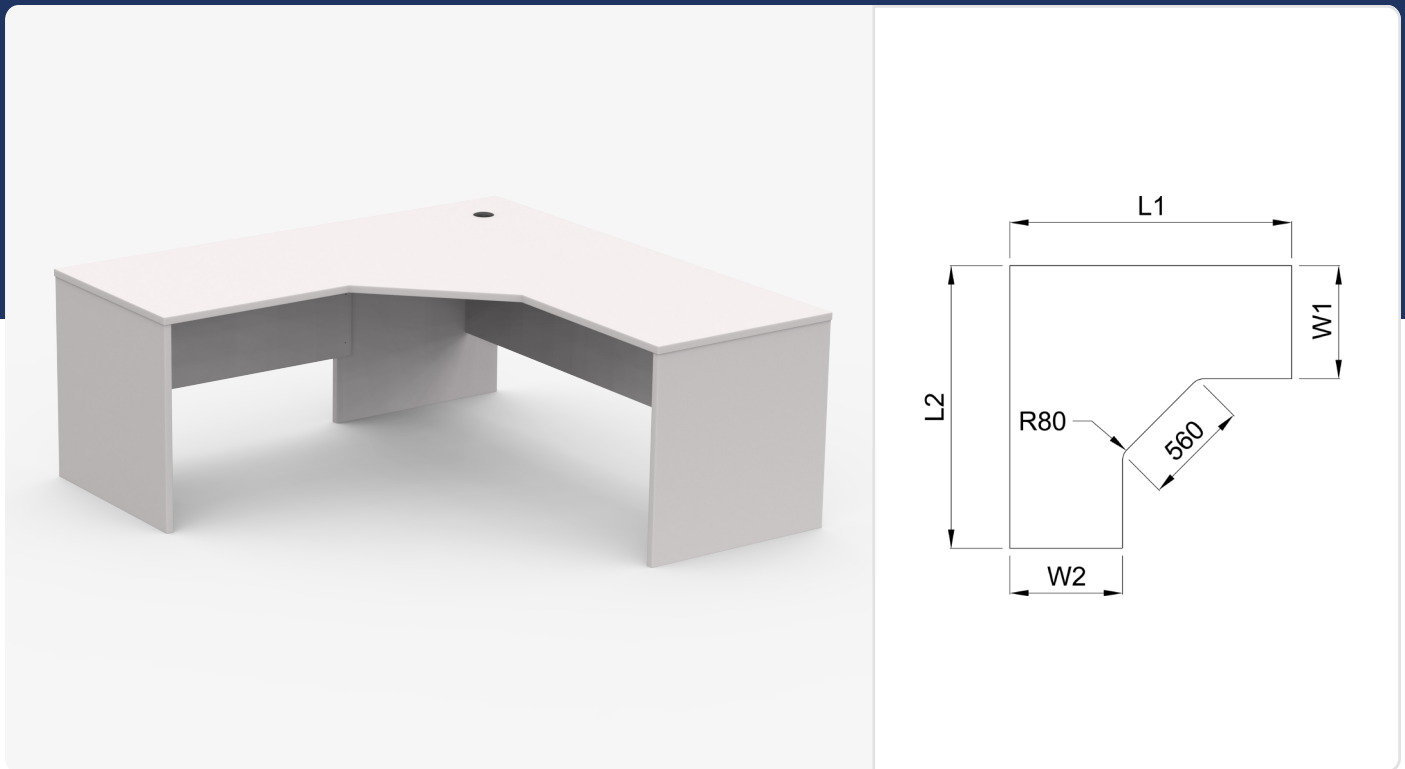

3 Piece Workstation (Splay)

Features

- → 25 Top/25 Ends
- → 720 High
- → Refer to AMD colour range
- → Please contact us for other colours
- → Australian made

Options

- → Full modesty on Desk Side
- → Adjustable Feet
- → Cable Hole, 60mm diam
- → Scallop - standard
- → See workplace configurations and based on page 19

Product Range

CODE	LENGTH 1 X LENGTH 2 X WIDTH 1 / WIDTH 2
W251	1500 x 1500 x 600/600
W252	1800 x 1800 x 600/600
W253	2100 x 1800 x 600/600
W254	2400 x 1800 x 600/600
W205	2100 x 2100 x 600/600
W206	2400 x 2100 x 600/600
W207	2400 x 2400 x 600/600
W208	1500 x 1500 x 750/750
W209	1800 x 1800 x 750/750
W210	2100 x 1800 x 750/750
W211	2400 x 1800 x 750/750
W212	2100 x 2100 x 750/750
W213	2400 x 2100 x 750/750
W214	2400 x 2400 x 750/750