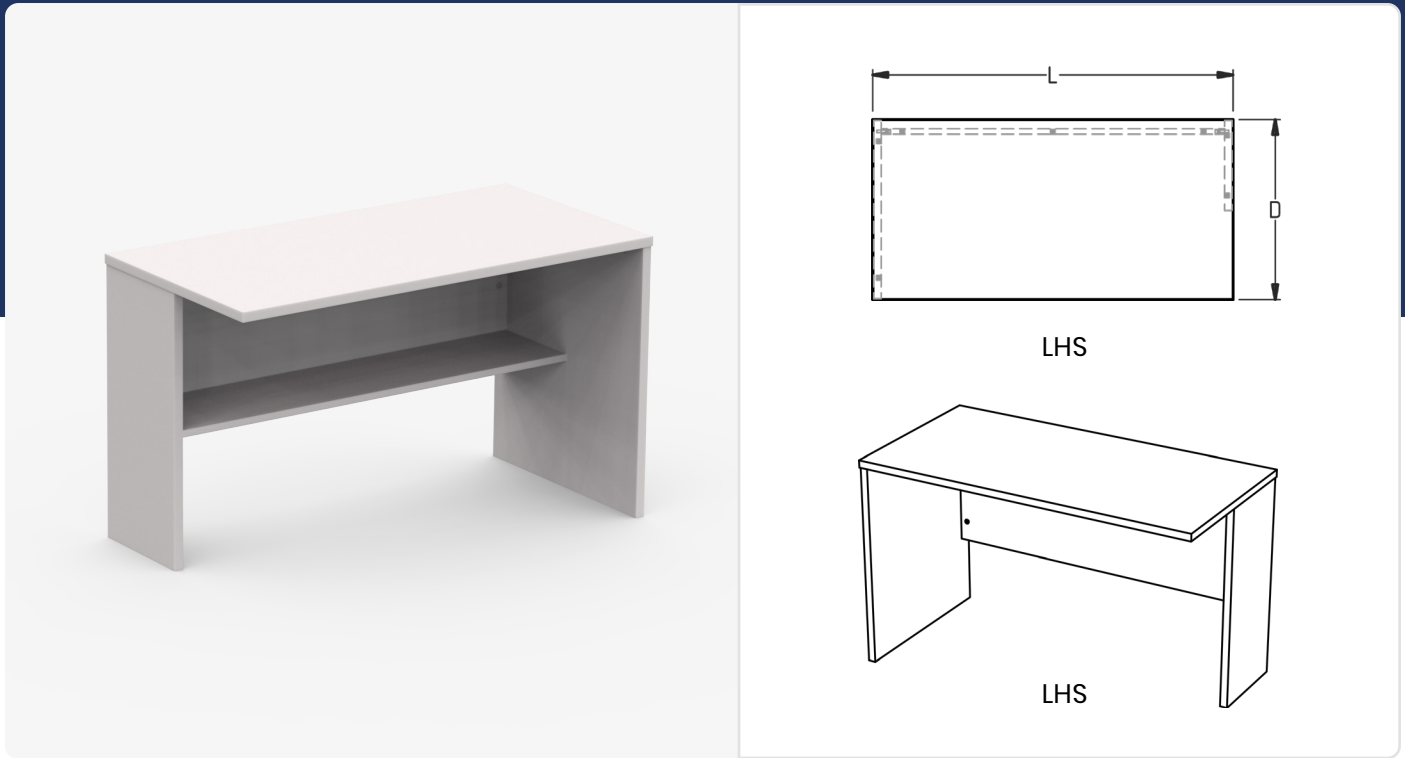

Freestanding Return

Features

- → 25 Top/25 Ends
- → Options Above
- → Refer to AMD Colour Range
- → Please contact us for other colours
- → Australian made

Options

- → Full modesty - all sizes
- → Adjustable Feet
- → Desk height 900h
- → Cable Hole, 60mm diam
- → Power dock cut out unedged
- → Power dock cut out edged

Product Range

CODE	LENGTH X DEPTH X HEIGHT
RF01	900 x 450 x 720
RF02	900 x 600 x 720
RF03	1200 x 450 x 720
RF04	1200 x 600 x 720